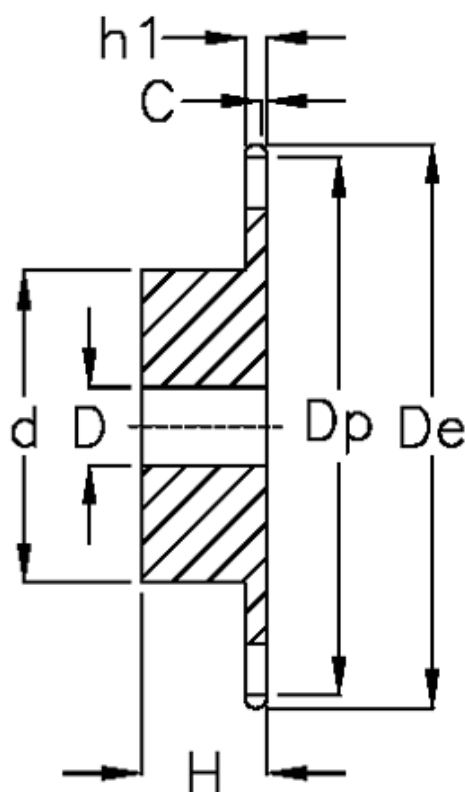

Article number: 616011003017

Description: Sprocket 06 B-1 Z=17 simplex
predrilled

Measures

C = 1
d = 40
D = 10±0,5

De = 55.3

Dp = 51.83

For chain size = 3/8" x 7/32"

For chain type = 06 B-1

H = 28

h1 = 5.2

Number of teeth = 17